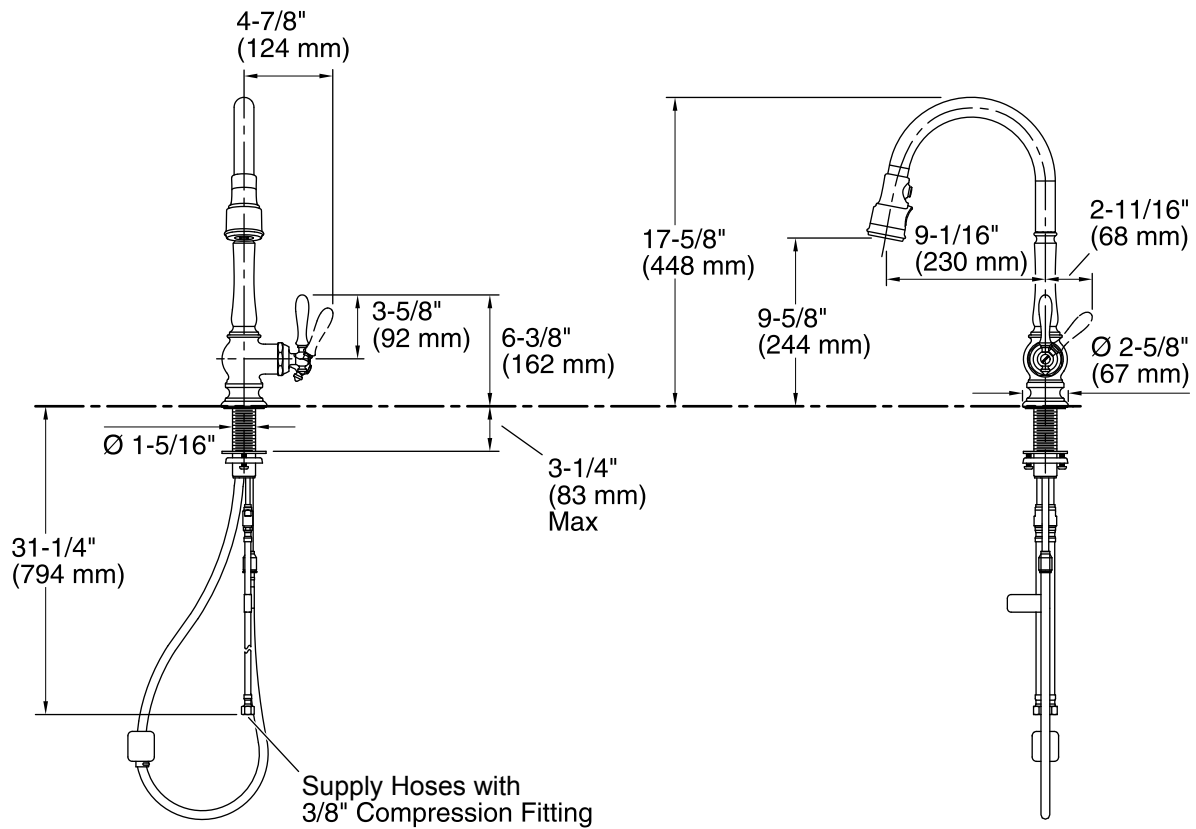

Features

- Unique three-function pull-down sprayhead allows you to tackle tasks such as cleaning, rinsing and filling with Sweep® Spray, BerrySoft® spray, and aerated stream.
- DockNetik®, a magnetic docking system located within the spout, smoothly glides and securely locks the sprayhead into place.
- Ceramic disc valves exceed industry longevity standards, ensuring durable performance for life.
- ProMotion® technology's light, quiet braided hose and swiveling ball joint make the pull-down sprayhead easier and more comfortable to use.
- MasterClean™ sprayface features an easy-to-clean surface that withstands mineral buildup.
- High-arch 360° rotating spout offers superior clearance for filling pots and cleaning.
- Single lever handle is simple to use and makes adjusting water temperature easy.
- Temperature memory allows faucet to be turned on and off at the temperature set during prior usage.
- 1.5 gal/min (5.7 l/min) maximum flow rate [max at 60 psi (4.14 bar)]

Material

- Premium metal construction.
- KOHLER finishes resist corrosion and tarnishing.

Installation

- For single-hole installation. (3-hole escutcheon available, sold separately model number K-99272.)
- Flexible connections for easy installation.

Adapters, Rough-in and Extension Kits

1012715 Range: 3-1/4" (83 mm) - 5-3/8" (137 mm)

ADA CSA B651

Codes/Standards

ASME A112.18.1/CSA B125.1
NSF/ANSI 61
NSF/ANSI 372
All applicable US Federal and State material regulations
DOE - Energy Policy Act 1992
California Energy Commission (CEC)
ADA
ICC/ANSI A117.1
CSA B651

Technical Information

All product dimensions are nominal.

Faucet:

Flow rate: 1.5 gal/min (5.7 l/min)

Pressure: 60 psi (4.1 bar)

Spout:

Spout reach: 9-1/16" (231 mm)

Handle clearance: 4-7/8" (123 mm)